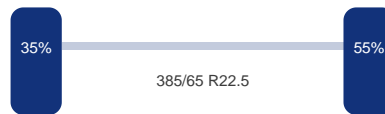

As 3

Merk: Bpwecoplus
Vering: Lucht
Remmen: Remtrommel
Bandenmaat: 385/65 R22.5

Omschrijving

14 UNITS AVAILABLE // 3-axle curtain side trailer with sliding roof, Internal dimensions : 1360x250x280 cm (approx. 95 m3), Floor height 115 cm, Max Gross trailer weight 41000 kg, Bpw Eco Plus axles, Drum brakes, Air suspension, Shipment dimensions: 1390x255x400 cm