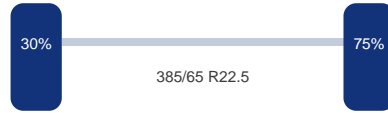

As 3

Merk: Bpwecoplus
Vering: Lucht
Remmen: Remtrommel
Bandenmaat: 385/65 R22.5

Omschrijving

14 UNITS AVAILABLE // 3-axle curtain side trailer with sliding roof, Internal dimensions : 1360x250x280 cm (approx. 95 m3), Floor height 115 cm, Max Gross trailer weight 41000 kg, Bpw Eco Plus axles, Drum brakes, Air suspension, Shipment dimensions: 1390x255x400 cm