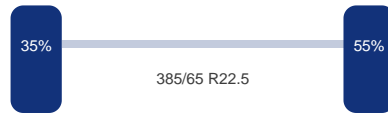

As 3

Merk: Bpwecoplus
Vering: Lucht
Remmen: Remtrommel
Bandenmaat: 385/65 R22.5

Omschrijving

14 UNITS AVAILABLE // 3-axle curtain side trailer with sliding roof, Internal dimensions : 1360x250x280 cm (approx. 95 m3), Floor height 115 cm, Max Gross trailer weight 41000 kg, Bpw Eco Plus axles, Drum brakes, Air suspension, Shipment dimensions: 1390x255x400 cm