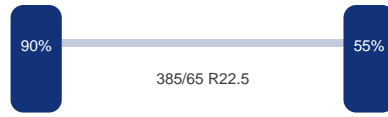

DINGEMANSE

TRUCKS & TRAILERS

Merk: Bpwecoplus
Vering: Lucht
Remmen: Remtrommel
Bandenmaat: 385/65 R22.5

As 2

Merk: Bpwecoplus
Vering: Lucht
Remmen: Remtrommel
Bandenmaat: 385/65 R22.5

As 3

Merk: Bpwecoplus
Vering: Lucht
Remmen: Remtrommel
Bandenmaat: 385/65 R22.5

Omschrijving

14 UNITS AVAILABLE // 3-axle curtain side trailer with sliding roof, Internal dimensions : 1360x250x280 cm (approx. 95 m3), Floor height 115 cm, Max Gross trailer weight 41000 kg, Bpw Eco Plus axles, Drum brakes, Air suspension, Shipment dimensions: 1390x255x400 cm