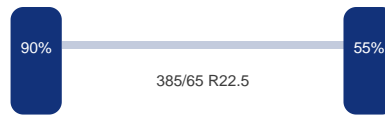

DINGEMANSE

TRUCKS & TRAILERS

Merk: Bpwecoplus
Vering: Lucht
Remmen: Remtrommel
Bandenmaat: 385/65 R22.5

As 2

Merk: Bpwecoplus
Vering: Lucht
Remmen: Remtrommel
Bandenmaat: 385/65 R22.5

As 3

Merk: Bpwecoplus
Vering: Lucht
Remmen: Remtrommel
Bandenmaat: 385/65 R22.5

Omschrijving

14 UNITS AVAILABLE // 3-axle curtain side trailer with sliding roof, Internal dimensions : 1360x250x280 cm (approx. 95 m3), Floor height 115 cm, Max Gross trailer weight 41000 kg, Bpw Eco Plus axles, Drum brakes, Air suspension, Shipment dimensions: 1390x255x400 cm