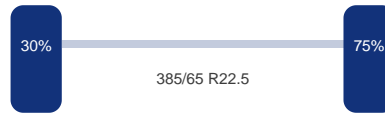

As 3

Merk: Bpwecoplus
Vering: Lucht
Remmen: Remtrommel
Bandenmaat: 385/65 R22.5

Omschrijving

14 UNITS AVAILABLE // 3-axle curtain side trailer with sliding roof, Internal dimensions : 1360x250x280 cm (approx. 95 m3), Floor height 115 cm, Max Gross trailer weight 41000 kg, Bpw Eco Plus axles, Drum brakes, Air suspension, Shipment dimensions: 1390x255x400 cm