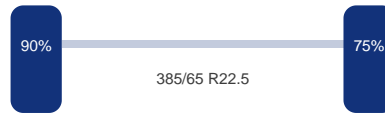

DINGEMANSE

TRUCKS & TRAILERS

As 2

Merk: Mercedes
Vering: Lucht
Remmen: Remschrijven
Bandenmaat: 385/65 R22.5

As 3

Merk: Mercedes
Vering: Lucht
Remmen: Remschrijven
Bandenmaat: 385/65 R22.5

Omschrijving

NON-EU VEHICLE, REQUIRES CUSTOMS CLEARANCE // Food tank (inox) 30000 liters, Insulated stainless steel (inox), 1 Compartment, Internal cleaning system (sprinklers), ABS, Air suspension, Mercedes, Disc brakes, Alloy wheels, Shipment dimensions 1090x250x380 cm.