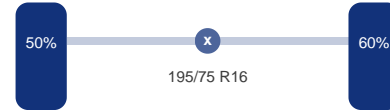

As 2

Aangedreven: Ja
Vering: Bladveer
Bandenmaat: 195/75 R16

Omschrijving

NON DUTY FREE, REQUIRES CUSTOM CLEARANCE // City Ranger CR3500 Street sweeper, Hopper capacity 1400 liters, Clean water tank capacity 220 liters, Automatic gearbox, Steel suspension, Airconditioning, 2432 working hours, Shipping dimensions 450x140x190 cm