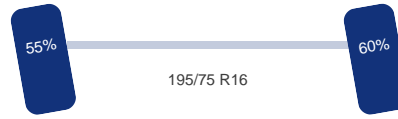

As 2

Aangedreven: Ja
Vering: Bladveer
Bandenmaat: 195/75 R16

Omschrijving

NON DUTY FREE, REQUIRES CUSTOM CLEARANCE // City Ranger CR3500 Street sweeper, Hopper capacity 1400 liters, Clean water tank capacity 220 liters, Automatic gearbox, Steel suspension, Airconditioning, 2432 working hours, Shipping dimensions 450x140x190 cm