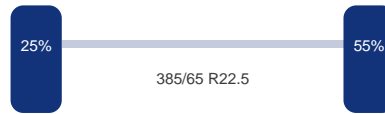

DINGEMANSE

TRUCKS & TRAILERS

As 1

Merk: Bpwecoplus
Vering: Lucht
Remmen: Remtrommel
Bandenmaat: 385/65 R22.5

As 2

Merk: Bpwecoplus
Vering: Lucht
Remmen: Remtrommel
Bandenmaat: 385/65 R22.5

As 3

Merk: Bpwecoplus
Vering: Lucht
Remmen: Remtrommel
Bandenmaat: 385/65 R22.5

Omschrijving

NON-DUTY FREE VEHICLE, REQUIRES CUSTOMS CLEARANCE // 3-axle curtain side trailer, Internal dimensions: 1360x245x275 cm, (approx. 91 m³), Floor height 120 cm, Max. gross trailer weight 39000 kg, ABS, BPW Eco Plus axles, Air suspension, Drum brakes, Shipment dimensions: 1380x255x390 cm.