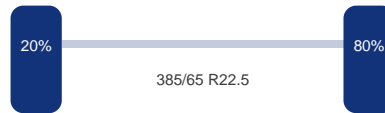

As 2

Merk: Bpwecoplus
Vering: Lucht
Remmen: Remtrommel
Bandenmaat: 385/65 R22.5