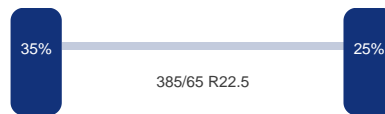

Merk: Bpwecoplus
Vering: Lucht
Remmen: Remtrommel
Bandenmaat: 385/65 R22.5

Omschrijving

NON-DUTY FREE VEHICLE, REQUIRES CUSTOMS CLEARANCE // 3-axle curtain side trailer, Internal dimensions: 1360x245x275 cm, (approx. 91 m³), Floor height 120 cm, Max. gross trailer weight 39000 kg, ABS, BPW Eco Plus axles, Air suspension, Drum brakes, Shipment dimensions: 1380x255x390 cm.