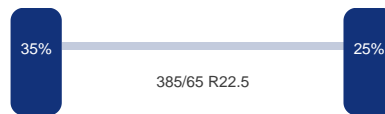

As 3

Merk: Bpwecoplus
Vering: Lucht
Remmen: Remtrommel
Bandenmaat: 385/65 R22.5

Omschrijving

NON-DUTY FREE VEHICLE, REQUIRES CUSTOMS CLEARANCE // 3-axle curtain side trailer, Internal dimensions: 1360x245x275 cm, (approx. 91 m³), Floor height 120 cm, Max. gross trailer weight 39000 kg, ABS, BPW Eco Plus axles, Air suspension, Drum brakes, Shipment dimensions: 1380x255x390 cm.