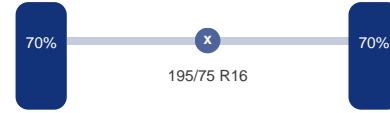

As 2

Aangedreven: Ja
Vering: Bladveer
Bandenmaat: 195/75 R16

Omschrijving

NON DUTY FREE, REQUIRES CUSTOM CLEARANCE // City Ranger CR3500 street sweeper, Hopper capacity 1400 liters, Clean water tank capacity 220 liters, Sweeping width 140 cm - 290 cm, Automatic gearbox, Airconditioning, 2745 engine hours, Shipment dimensions 450x140x190 cm.