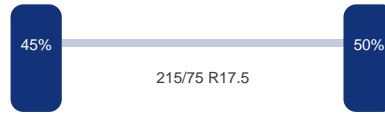

Omschrijving

2-axle drawbar trailer, Steel suspension, Drum brakes, VBG hitch, Platform dimensions 540x250 cm, Loading height 110 cm, 2 twistlocks at the front, Shipment dimensions 630x250x110 cm