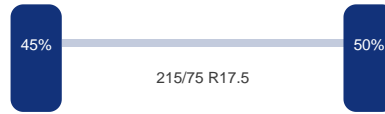

Vering:	Bladveer
Remmen:	Remtrommel
Bandenmaat:	215/75 R17.5

DINGEMANSE

TRUCKS & TRAILERS

As 2

Vering:	Bladveer
Remmen:	Remtrommel
Bandenmaat:	215/75 R17.5

Omschrijving

2-axle drawbar trailer, Steel suspension, Drum brakes, VBG hitch, Platform dimensions 540x250 cm, Loading height 110 cm, 2 twistlocks at the front, Shipment dimensions 630x250x110 cm