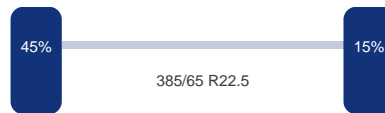

Asconfiguratie

Assen

Aantal assen: 3

As 1

Merk: Bpweco
Vering: Lucht
Remmen: Remtrommel
Bandenmaat: 385/65 R22.5

As 2

Merk: Bpweco
Vering: Lucht
Remmen: Remtrommel
Bandenmaat: 385/65 R22.5

As 3

Merk: Bpweco
Vering: Lucht
Remmen: Remtrommel
Bandenmaat: 385/65 R22.5

Omschrijving

Lakeland aluminium fuel tank, Capacity 42800 liters, 6 compartments (7600,7600,7000,7600,6000,7000 liters), Emco-Wheaton hydraulic pump, Hoses, Optical overload sensor, Vapour recovery, Max working pressure 0.12 bar, Test pressure 0.41 bar, Year of manufacture 2015, Shipment dimensions: 1274x255x340 cm.