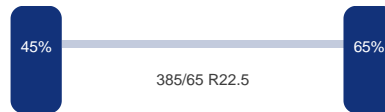

As 3

Merk: Bpwecoplus
Vering: Lucht
Remmen: Remtrommel
Bandenmaat: 385/65 R22.5

Omschrijving

Container trailer, suitable for 1 x 20 ft and 1 x 30 ft containers, Loading height 130 cm, Kingpin height 120 cm, ABS, Air suspension, BPW Eco Plus axles, 1st axle lifting axle, Drum brakes, ADR valid till 31-08-2022, Shipment dimensions: 930x250x130cm // 10 UNITS AVAILABLE