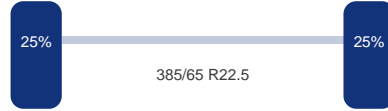

As 3

Merk: Bpwecoplus
Vering: Lucht
Remmen: Remtrommel
Bandenmaat: 385/65 R22.5

Omschrijving

Curtain side trailer, Box dimensions 1360x250x305 cm, Floor height 114 cm, ABS, Air suspension, BPW Eco Plus axles, Disc brakes, Max. gross trailer weight 39000 kg, Shipment dimensions 1390x250x415 cm // NON-EU VEHICLE, REQUIRES CUSTOMS CLEARANCE