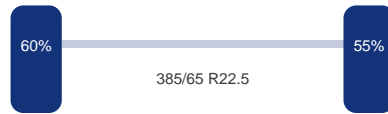

As 3

Merk: Bpwecoplus
Vering: Lucht
Remmen: Remtrommel
Bandenmaat: 385/65 R22.5

Omschrijving

Curtain side trailer, Box dimensions 1360x250x305 cm, Floor height 114 cm, ABS, Air suspension, BPW Eco Plus axles, Disc brakes, Max. gross trailer weight 39000 kg, Shipment dimensions 1390x250x415 cm // NON-EU VEHICLE, REQUIRES CUSTOMS CLEARANCE