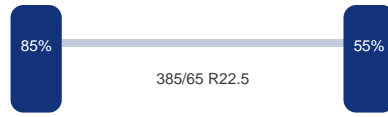

DINGEMANSE

TRUCKS & TRAILERS

Merk: Bpwecoplus
Vering: Lucht
Remmen: Remtrommel
Bandenmaat: 385/65 R22.5

As 2

Merk: Bpwecoplus
Vering: Lucht
Remmen: Remtrommel
Bandenmaat: 385/65 R22.5

As 3

Merk: Bpwecoplus
Vering: Lucht
Remmen: Remtrommel
Bandenmaat: 385/65 R22.5

Omschrijving

Curtain side trailer, Box dimensions 1360x250x305 cm, Floor height 114 cm, ABS, Air suspension, BPW Eco Plus axles, Disc brakes, Max. gross trailer weight 39000 kg, Shipment dimensions 1390x250x415 cm // NON-EU VEHICLE, REQUIRES CUSTOMS CLEARANCE