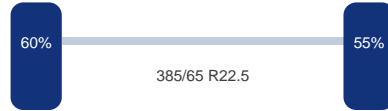

As 3

Merk: Bpwecoplus
Vering: Lucht
Remmen: Remtrommel
Bandenmaat: 385/65 R22.5

Omschrijving

Curtain side trailer, Box dimensions 1360x250x305 cm, Floor height 114 cm, ABS, Air suspension, BPW Eco Plus axles, Disc brakes, Max. gross trailer weight 39000 kg, Shipment dimensions 1390x250x415 cm // NON-EU VEHICLE, REQUIRES CUSTOMS CLEARANCE