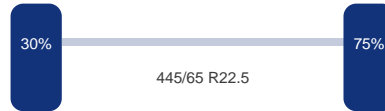

TRUCKS & TRAILERS

As 1

Merk: Bpwecoplus
Vering: Lucht
Remmen: Remtrommel
Bandenmaat: 445/65 R22.5

As 2

Merk: Bpwecoplus
Vering: Lucht
Remmen: Remtrommel
Bandenmaat: 445/65 R22.5

Omschrijving

NO DOCUMENTATION, 275 CM WIDE // Steel tipper trailer, Capacity 28 m3, Box dimensions: 785x255x149 cm, Steel chassis, ABS, Air suspension, BPW Ecoplus axles, Heavy 16T axles, Drum brakes, Shipment dimensions: 890x275x340 cm. // NO DOCUMENTATION, 275 CM WIDE