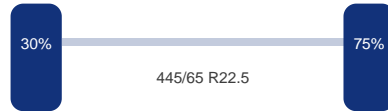

TRUCKS & TRAILERS

As 1

Merk: Bpwecoplus
Vering: Lucht
Remmen: Remtrommel
Bandenmaat: 445/65 R22.5

As 2

Merk: Bpwecoplus
Vering: Lucht
Remmen: Remtrommel
Bandenmaat: 445/65 R22.5

Omschrijving

NO DOCUMENTATION, 275 CM WIDE // Steel tipper trailer, Capacity 28 m3, Box dimensions: 785x255x149 cm, Steel chassis, ABS, Air suspension, BPW Ecoplus axles, Heavy 16T axles, Drum brakes, Shipment dimensions: 890x275x340 cm. // NO DOCUMENTATION, 275 CM WIDE