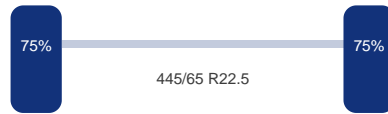

TRUCKS & TRAILERS

As 1

Merk: Bpwecoplus
Vering: Lucht
Remmen: Remtrommel
Bandenmaat: 445/65 R22.5

As 2

Merk: Bpwecoplus
Vering: Lucht
Remmen: Remtrommel
Bandenmaat: 445/65 R22.5

Omschrijving

NO DOCUMENTATION, 275 CM WIDE // Steel tipper trailer, Capacity 28 m3, Box dimensions: 785x255x149 cm, Steel chassis, ABS, Air suspension, BPW Ecoplus axles, Heavy 16T axles, Drum brakes, Shipment dimensions: 890x275x340 cm. // NO DOCUMENTATION, 275 CM WIDE