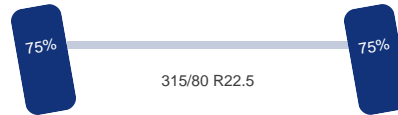

TRUCKS & TRAILERS

Assen

Aantal aangedreven assen: 1
Configuratie: 6x2

As 1

Stuuras: Ja
Vering: Bladveer
Bandenmaat: 315/80 R22.5

As 2

Aangedreven: Ja
Vering: Lucht
Dubbellucht: Ja
Bandenmaat: 315/80 R22.5

As 3

Stuuras: Ja
Vering: Lucht
Bandenmaat: 315/80 R22.5

Omschrijving

RIGHT-HAND DRIVE // Euro 6, Adblue, 6x2, Steel suspension front, Air suspension rear, Automatic gearbox, Tyres 315/80 22.5 // Faun Vario press 11521 V19, Zoeller Rotary compactor with dual bin lift, Year of manufacture 2016 // Day cabin, Airconditioning, Digital tachograph, Rear camera, Side cameras Shipment dimensions: 1000x255x330 cm.