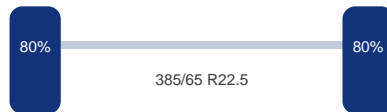

Vering: Bladveer
Bandenmaat: 385/65 R22.5

As 2

Vering: Bladveer
Dubbellucht: Ja
Bandenmaat: 315/80 R22.5

Omschrijving

Euro 2, No AdBlue, Full steel suspension, Manual gearbox (16 gears), PTO, Chassis length 580 cm, Chassis height 115 cm, Front tyres 385/65R22.5, Rear tyres 315/80R22.5, Day cabin, Analogue tachograph, Air conditioning, Shipment dimensions 810x250x330 cm