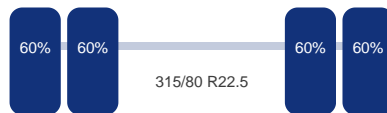

Vering: Bladveer
Bandenmaat: 385/65 R22.5

As 2

Vering: Bladveer
Dubbellucht: Ja
Bandenmaat: 315/80 R22.5

Omschrijving

Euro 2, No AdBlue, Full steel suspension, Manual gearbox (16 gears), PTO, Chassis length 580 cm, Chassis height 115 cm, Front tyres 385/65R22.5, Rear tyres 315/80R22.5, Day cabin, Analogue tachograph, Air conditioning, Shipment dimensions 810x250x330 cm