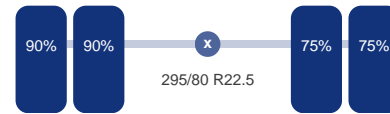

As 3

Aangedreven: Ja
Vering: Lucht
Dubbellucht: Ja
Bandenmaat: 295/80 R22.5

Omschrijving

RIGHT-HAND DRIVE, NON DUTY FREE, REQUIRES CUSTOMS CLEARANCE // Euro 5, AdBlue, Engine brake, Auto. gearbox, Steel suspension front/ Air suspension rear, Tyres 295/80/22.5, High roof cabin, 2 beds, Night heater, Airconditioning, Digit tacho, Refrigerator, Shipment dimensions 630Å?250Å?400 cm.