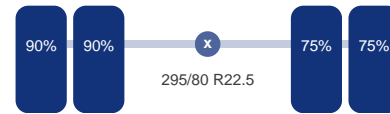

As 2

Vering: Lucht
Liftas: Ja
Bandenmaat: 295/80 R22.5

As 3

Aangedreven: Ja
Vering: Lucht
Dubbellucht: Ja
Bandenmaat: 295/80 R22.5

Omschrijving

RIGHT-HAND DRIVE, NON DUTY FREE, REQUIRES CUSTOMS CLEARANCE // Euro 5, AdBlue, Engine brake, Auto. gearbox, Steel suspension front/ Air suspension rear, Tyres 295/80/22.5, High roof cabin, 2 beds, Night heater, Airconditioning, Digit tacho, Refrigerator, Shipment dimensions 630Å?250Å?400 cm.