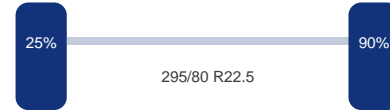

As 2

Vering: Lucht
Liftas: Ja
Bandenmaat: 295/80 R22.5

As 3

Aangedreven: Ja
Vering: Lucht
Dubbellucht: Ja
Bandenmaat: 295/80 R22.5

Omschrijving

RIGHT-HAND DRIVE, NON DUTY FREE, REQUIRES CUSTOMS CLEARANCE // Euro 5, AdBlue, Engine brake, Auto. gearbox, Steel suspension front/ Air suspension rear, Tyres 295/80/22.5, High roof cabin, 2 beds, Night heater, Airconditioning, Digit tacho, Refrigerator, Shipment dimensions 630Å?250Å?400 cm.