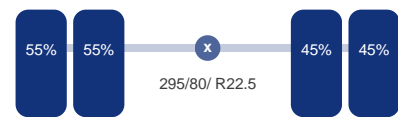

As 3

Aangedreven: Ja
Vering: Lucht
Dubbellucht: Ja
Bandenmaat: 295/80/ R22.5

Omschrijving

RIGHT-HAND DRIVE, NON DUTY FREE, REQUIRES CUSTOMS CLEARANCE // Euro 5, AdBlue, Engine brake, Auto. gearbox, Steel suspension front/ Air suspension rear, Tyres 295/80/22.5, High roof cabin, 2 beds, Night heater, Airconditioning, Digit tacho, Refrigerator, Shipment dimensions 630Å?250Å?400 cm.