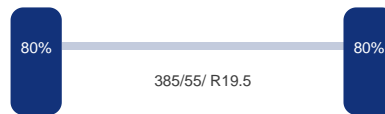

Omschrijving

3-axle Mega curtain side trailer with sliding roof, Internal dimensions : 1360x248x300 cm (approx. 101 m3), Floor height 90 cm, Max. gross trailer weight 39000 kg, Schmitz axles, Air suspension, Lift axle (1st), Disc brakes, Shipment dimensions 1400x250x400 cm.