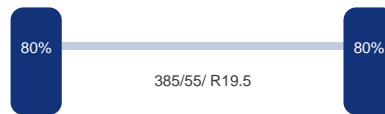

Omschrijving

3-axle Mega curtain side trailer with sliding roof, Internal dimensions : 1360x248x300 cm (approx. 101 m³), Floor height 90 cm, Max. gross trailer weight 39000 kg, Schmitz axles, Air suspension, Lift axle (1st), Disc brakes, Shipment dimensions 1400x250x400 cm.