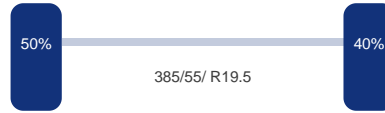

As 2

Merk: Schmitz
Vering: Lucht
Remmen: Remschrijven
Bandenmaat: 385/55/ R19.5