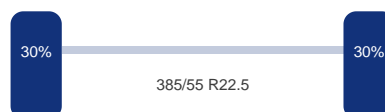

ABS

Asconfiguratie

Assen

As 1

Merk: Saf
Vering: Lucht
Remmen: Remtrommel
Bandenmaat: 385/55 R22.5

As 2

Merk: Saf
Vering: Lucht
Remmen: Remtrommel
Bandenmaat: 385/55 R22.5

As 3

Merk: Saf
Vering: Lucht
Remmen: Remtrommel
Bandenmaat: 385/55 R22.5

DINGEMANSE

TRUCKS & TRAILERS

Omschrijving

3-axle curtain side trailer, Internal dimensions : 1361x248x261 cm (approx. 95 m3), Floor height 95 cm, Max. gross trailer weight 39000 kg, SAF axles, Disc brakes, Shipment dimensions 1400x250x400 cm.