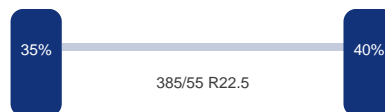

ABS

Asconfiguratie

Assen

As 1

Merk: Saf
Vering: Lucht
Remmen: Remtrommel
Bandenmaat: 385/55 R22.5

As 2

Merk: Saf
Vering: Lucht
Remmen: Remtrommel
Bandenmaat: 385/55 R22.5

As 3

Merk: Saf
Vering: Lucht
Remmen: Remtrommel
Bandenmaat: 385/55 R22.5

DINGEMANSE

TRUCKS & TRAILERS

Omschrijving

3-axle curtain side trailer, Internal dimensions : 1361x248x261 cm (approx. 95 m3), Floor height 95 cm, Max. gross trailer weight 39000 kg, SAF axles, Disc brakes, Shipment dimensions 1400x250x400 cm.