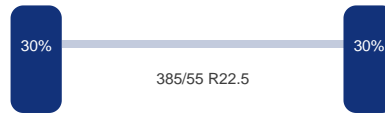

TRUCKS & TRAILERS

Merk: Saf
Vering: Lucht
Remmen: Remtrommel
Bandenmaat: 385/55 R22.5

As 2

Merk: Saf
Vering: Lucht
Remmen: Remtrommel
Bandenmaat: 385/55 R22.5

As 3

Merk: Saf
Vering: Lucht
Remmen: Remtrommel
Bandenmaat: 385/55 R22.5