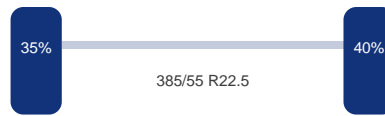

DINGEMANSE

TRUCKS & TRAILERS

Merk: Saf
Vering: Lucht
Remmen: Remtrommel
Bandenmaat: 385/55 R22.5

As 2

Merk: Saf
Vering: Lucht
Remmen: Remtrommel
Bandenmaat: 385/55 R22.5

As 3

Merk: Saf
Vering: Lucht
Remmen: Remtrommel
Bandenmaat: 385/55 R22.5

Omschrijving

3-axle curtain side trailer, Internal dimensions : 1361x248x261 cm (approx. 95 m3), Floor height 95 cm, Max. gross trailer weight 39000 kg, SAF axles, Disc brakes, Shipment dimensions 1400x250x400 cm.