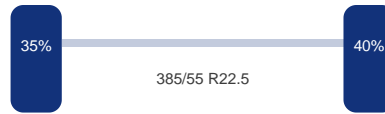

DINGEMANSE

TRUCKS & TRAILERS

Merk: Saf
Vering: Lucht
Remmen: Remtrommel
Bandenmaat: 385/55 R22.5

As 2

Merk: Saf
Vering: Lucht
Remmen: Remtrommel
Bandenmaat: 385/55 R22.5

As 3

Merk: Saf
Vering: Lucht
Remmen: Remtrommel
Bandenmaat: 385/55 R22.5

Omschrijving

3-axle curtain side trailer, Internal dimensions : 1361x248x261 cm (approx. 95 m3), Floor height 95 cm, Max. gross trailer weight 39000 kg, SAF axles, Disc brakes, Shipment dimensions 1400x250x400 cm.