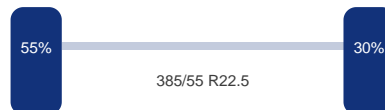

ABS

Asconfiguratie

Assen

As 1

Merk: Saf
Vering: Lucht
Remmen: Remtrommel
Bandenmaat: 385/55 R22.5

As 2

Merk: Saf
Vering: Lucht
Remmen: Remtrommel
Bandenmaat: 385/55 R22.5

As 3

Merk: Saf
Vering: Lucht
Remmen: Remtrommel
Bandenmaat: 385/55 R22.5

DINGEMANSE

TRUCKS & TRAILERS

Omschrijving

3-axle curtain side trailer, Internal dimensions : 1361x248x261 cm (approx. 95 m3), Floor height 95 cm, Max. gross trailer weight 39000 kg, SAF axles, Disc brakes, Shipment dimensions 1400x250x400 cm.