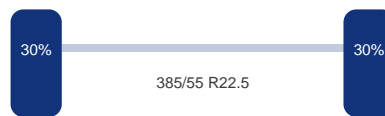

Omschrijving

3-axle curtain side trailer, Internal dimensions : 1361x248x261 cm (approx. 95 m3), Floor height 95 cm, Max. gross trailer weight 39000 kg, SAF axles, Disc brakes, Shipment dimensions 1400x250x400 cm.