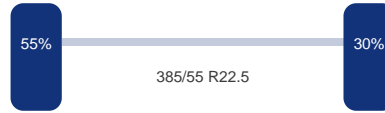

As 2

Merk: Saf
Vering: Lucht
Remmen: Remtrommel
Bandenmaat: 385/55 R22.5