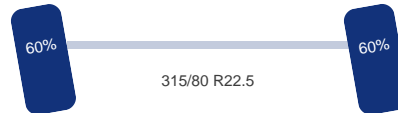

Asconfiguratie

Assen

Aantal assen: 2
Aantal aangedreven assen: 1
Configuratie: 4x2

As 1

Stuuras: Ja
Vering: Bladveer
Bandenmaat: 315/80 R22.5

As 2

Aangedreven: Ja
Vering: Bladveer
Dubbellucht: Ja
Bandenmaat: 315/80 R22.5

Omschrijving

Whale steel tipping vacuum tank, Capacity 8185 litres, 2 Compartments , Whale vacuum pump / exhauster, Whale jetting pump, Wall thickness 5.0 mm, Max. working pressure 1.0 bar, test pressure 1,5 bar // Truck Euro 5, RIGHT-HAND DRIVE, 4x2, Manual gearbox (6 gears), Steel suspension, Tyres 315/80R22.5, Day cabin, Digital tacho, Shipment dimensions 760x250x370 cm