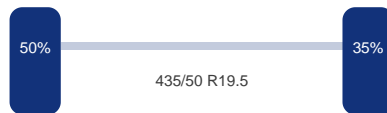

As 2

Merk: Saf
Vering: Lucht
Remmen: Remschrijven
Bandenmaat: 435/50 R19.5