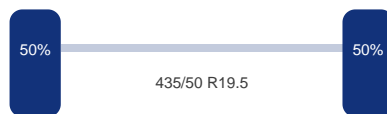

Merk: Saf
Vering: Lucht
Remmen: Remschrijven
Bandenmaat: 435/50 R19.5

Omschrijving

3-axle Mega curtain side trailer with sliding roof, Internal dimensions : 1360x248x292 cm (approx. 98.5 m3), Floor height 105 cm, Max. gross trailer weight 39000 kg, SAF axles, Disc brakes, Shipment dimensions 1390x250x400 cm.