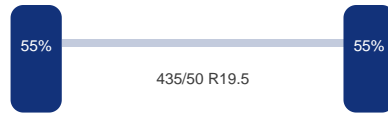

DINGEMANSE

TRUCKS & TRAILERS

Merk: Saf
Vering: Lucht
Remmen: Remschrijven
Bandenmaat: 435/50 R19.5

As 2

Merk: Saf
Vering: Lucht
Remmen: Remschrijven
Bandenmaat: 435/50 R19.5

As 3

Merk: Saf
Vering: Lucht
Remmen: Remschrijven
Bandenmaat: 435/50 R19.5

Omschrijving

3-axle Mega curtain side trailer with sliding roof, Internal dimensions : 1360x248x292 cm (approx. 98.5 m3), Floor height 105 cm, Max. gross trailer weight 39000 kg, SAF axles, Disc brakes, Shipment dimensions 1390x250x400 cm.