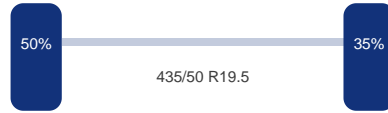

As 3

Merk: Saf
Vering: Lucht
Remmen: Remschrijven
Bandenmaat: 435/50 R19.5

Omschrijving

3-axle Mega curtain side trailer with sliding roof, Internal dimensions : 1360x248x292 cm (approx. 98.5 m3), Floor height 105 cm, Max. gross trailer weight 39000 kg, SAF axles, Disc brakes, Shipment dimensions 1390x250x400 cm.