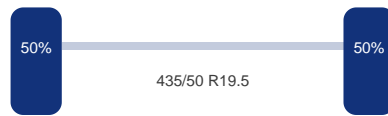

As 3

Merk: Saf
Vering: Lucht
Remmen: Remschrijven
Bandenmaat: 435/50 R19.5

Omschrijving

3-axle Mega curtain side trailer with sliding roof, Internal dimensions : 1360x248x292 cm (approx. 98.5 m3), Floor height 105 cm, Max. gross trailer weight 39000 kg, SAF axles, Disc brakes, Shipment dimensions 1390x250x400 cm.