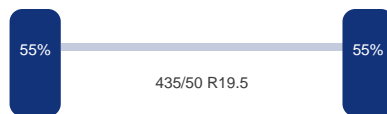

DINGEMANSE

TRUCKS & TRAILERS

Merk: Saf
Vering: Lucht
Remmen: Remschrijven
Bandenmaat: 435/50 R19.5

As 2

Merk: Saf
Vering: Lucht
Remmen: Remschrijven
Bandenmaat: 435/50 R19.5

As 3

Merk: Saf
Vering: Lucht
Remmen: Remschrijven
Bandenmaat: 435/50 R19.5

Omschrijving

3-axle Mega curtain side trailer with sliding roof, Internal dimensions : 1360x248x292 cm (approx. 98.5 m3), Floor height 105 cm, Max. gross trailer weight 39000 kg, SAF axles, Disc brakes, Shipment dimensions 1390x250x400 cm.