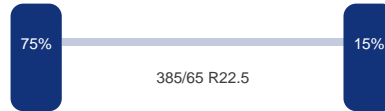

As 2

Merk: Mercedes
Vering: Lucht
Remmen: Remschrijven
Bandenmaat: 385/65 R22.5