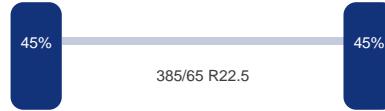

DINGEMANSE

TRUCKS & TRAILERS

Merk: Bpwecoplus
Vering: Lucht
Remmen: Remschrijven
Liftas: Ja
Bandenmaat: 385/65 R22.5

As 2

Merk: Bpwecoplus
Vering: Lucht
Remmen: Remschrijven
Bandenmaat: 385/65 R22.5

As 3

Merk: Bpwecoplus
Vering: Lucht
Remmen: Remschrijven
Bandenmaat: 385/65 R22.5

Omschrijving

Aluminium tipper, Capacity 26 m³, Box dimensions 771x235x146 cm, Benalu, Full Aluminium (box, chassis), Rear doors, ABS, Air suspension, BPW-Eco Plus axles, Lift axle (1st), Disc brakes, Kingpin height 120 cm, Kingpin diameter 2 inches, Shipment dimensions 870x250x325 cm.