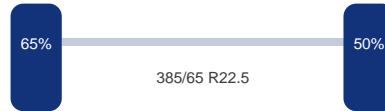

As 2

Merk: Bpwecoplus
Vering: Lucht
Remmen: Remschrijven
Bandenmaat: 385/65 R22.5