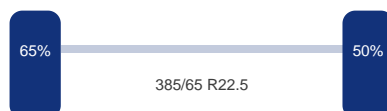

As 2

Merk: Bpwecoplus
Vering: Lucht
Remmen: Remschrijven
Bandenmaat: 385/65 R22.5