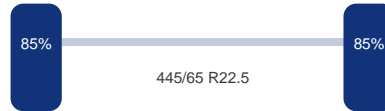

Aantal assen:	2
---------------	---

DINGEMANSE

TRUCKS & TRAILERS

As 1

Merk: Saf
Vering: Bladveer
Remmen: Remtrommel
Bandenmaat: 445/65 R22.5

As 2

Merk: Saf
Vering: Bladveer
Remmen: Remtrommel
Bandenmaat: 445/65 R22.5