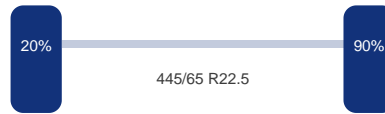

Aantal assen:	2
---------------	---

DINGEMANSE

TRUCKS & TRAILERS

As 1

Merk: Saf
Vering: Bladveer
Remmen: Remtrommel
Bandenmaat: 445/65 R22.5

As 2

Merk: Saf
Vering: Bladveer
Remmen: Remtrommel
Bandenmaat: 445/65 R22.5