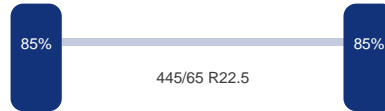

As 2

Merk: Saf
Vering: Bladveer
Remmen: Remtrommel
Bandenmaat: 445/65 R22.5

Omschrijving

Steel tipper, Capacity 24 m3, Box dimensions 740x230x140 cm, Tarpaulin, Full Steel (box, chassis), Rear doors and tailgate, ABS, Spring suspension, SAF axles, Drum brakes, Kingpin height 120 cm, Kingpin diameter 2 inches, Shipment dimensions 800x250x300 cm.