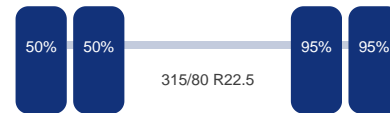

As 4

Vering: Bladveer
Dubbellucht: Ja
Bandenmaat: 315/80 R22.5

Omschrijving

RIGHT-HAND-DRIVE // Truck 8x4 RHD, Automatic gearbox, Steel suspension, Tyres 315/80R22.5 , Platform dimensions 620x255 m, Floor height 140 cm, Day cabin, Analogue tacho, Shipment dimensions 1040x255x380 cm.