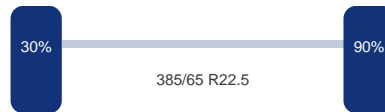

As 3

Merk: Bpweco
Vering: Lucht
Remmen: Remtrommel
Bandenmaat: 385/65 R22.5

Omschrijving

Aluminium tipper trailer, Box dimensions 700x230x130 cm, Capacity approx 21 m³, Payload approx 29 t, ABS, Air suspension, Lift axle (1st), Drum brakes, BPW Eco axles, Tyres 385/65R22.5, Shipment dimensions 750x250x330 cm// NO REGISTRATION DOCUMENTS