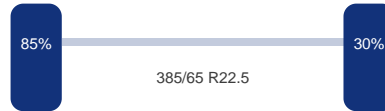

As 3

Merk: Bpweco
Vering: Lucht
Remmen: Remtrommel
Bandenmaat: 385/65 R22.5

Omschrijving

Aluminium tipper trailer, Box dimensions 700x230x130 cm, Capacity approx 21 m³, Payload approx 29 t, ABS, Air suspension, Lift axle (1st), Drum brakes, BPW Eco axles, Tyres 385/65R22.5, Shipment dimensions 750x250x330 cm // NO REGISTRATION DOCUMENTS