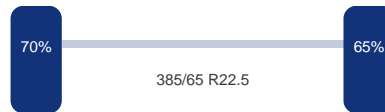

As 3

Merk: Bpweco
Vering: Lucht
Remmen: Remtrommel
Bandenmaat: 385/65 R22.5

Omschrijving

Aluminium tipper trailer, Box dimensions 700x230x130 cm, Capacity approx 21 m³, Payload approx 29 t, ABS, Air suspension, Lift axle (1st), Drum brakes, BPW Eco axles, Tyres 385/65R22.5, Shipment dimensions 750x250x330 cm // NO REGISTRATION DOCUMENTS