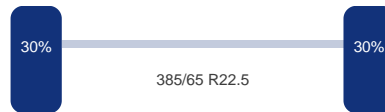

Omschrijving

Curtain side trailer, Internal dimensions 1363x248x289 cm, Internal volume approx 97 m³, Double stock, Sliding roof, Distance between stanchion holes 120 cm, ABS, Air suspension, BPW Eco axles, Drum brakes, Lift axle (1st), Shipment dimensions 1365x250x400 cm