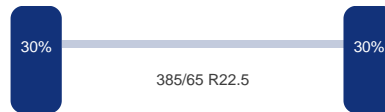

As 3

Merk: Bpweco
Vering: Lucht
Remmen: Remtrommel
Bandenmaat: 385/65 R22.5

Omschrijving

Curtain side trailer, Internal dimensions 1363x248x289 cm, Internal volume approx 97 m³, Double stock, Sliding roof, Distance between stanchion holes 120 cm, ABS, Air suspension, BPW Eco axles, Drum brakes, Lift axle (1st), Shipment dimensions 1365x250x400 cm