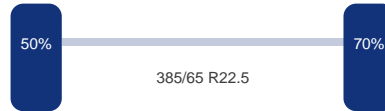

As 2

Merk: Bpweco
Vering: Lucht
Remmen: Remtrommel
Bandenmaat: 385/65 R22.5