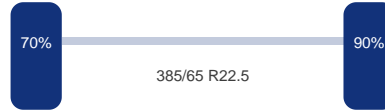

DINGEMANSE

TRUCKS & TRAILERS

Merk: Bpweco
Vering: Lucht
Remmen: Remtrommel
Liftas: Ja
Bandenmaat: 385/65 R22.5

As 2

Merk: Bpweco
Vering: Lucht
Remmen: Remtrommel
Bandenmaat: 385/65 R22.5

As 3

Merk: Bpweco
Vering: Lucht
Remmen: Remtrommel
Bandenmaat: 385/65 R22.5

Omschrijving

Curtain side trailer, Internal dimensions 1363x248x289 cm, Internal volume approx 97 m³, Double stock, Sliding roof, Distance between stanchion holes 120 cm, ABS, Air suspension, BPW Eco axles, Drum brakes, Lift axle (1st), Shipment dimensions 1365x250x400 cm